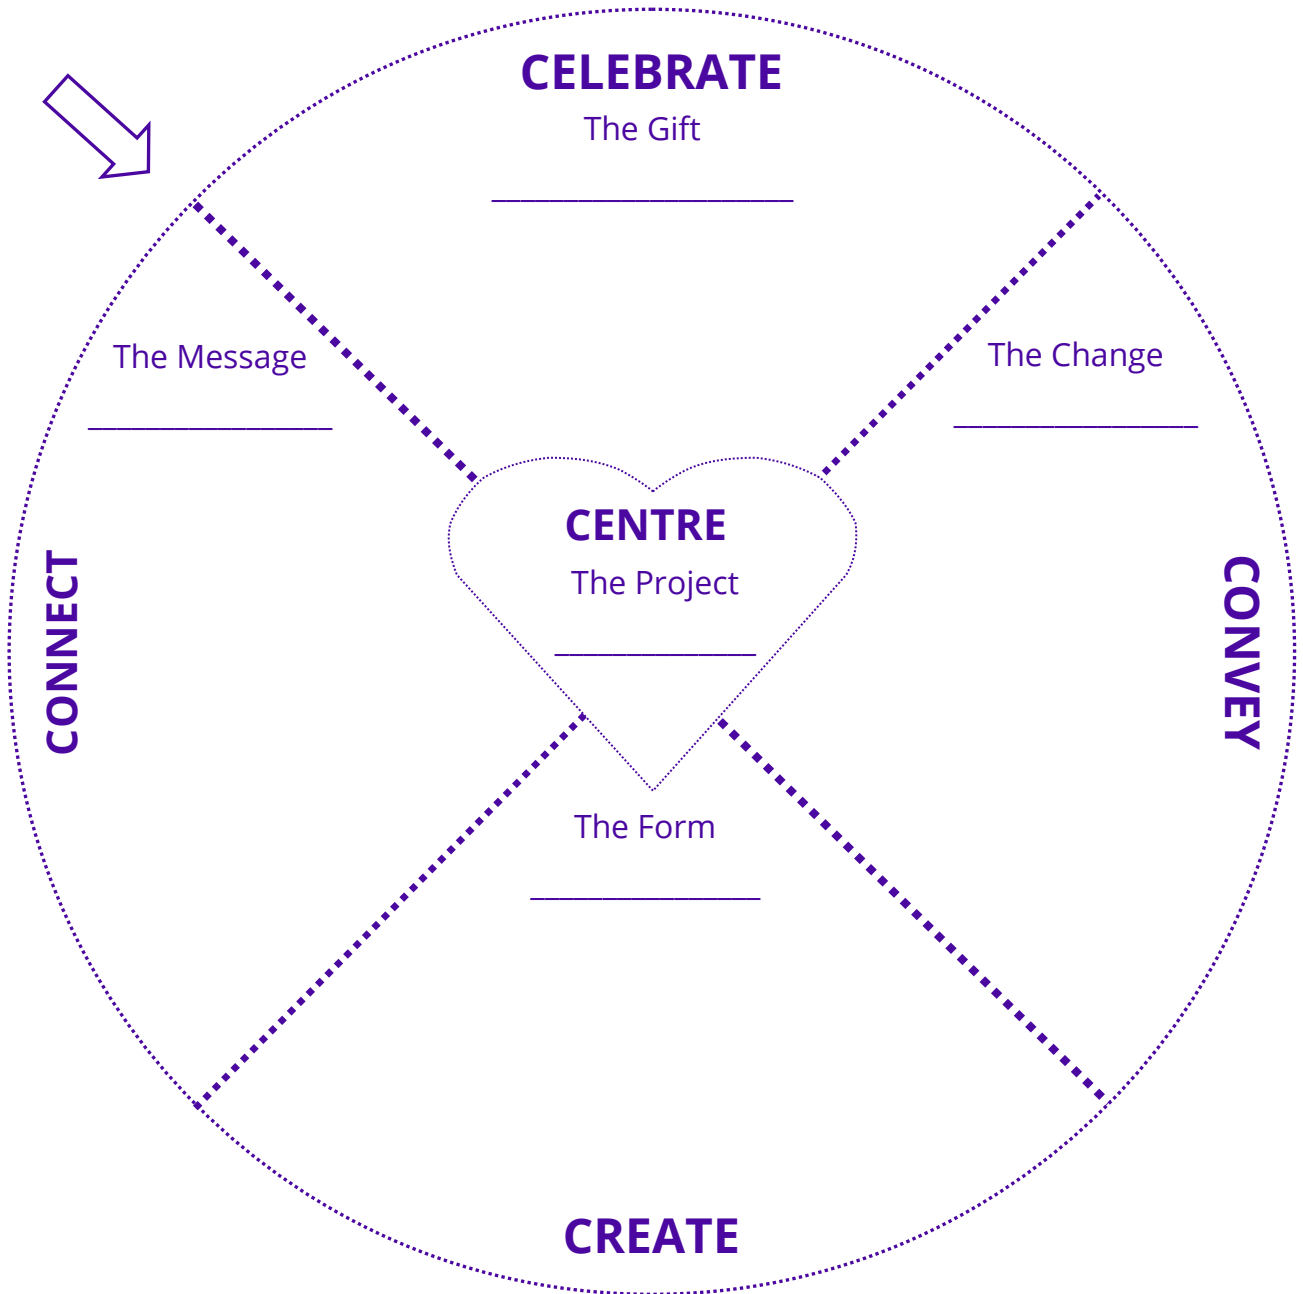

The Creatrix Experience

www.ElizabethdesRoches.com ©2024

Visionary Project

Portal Plan

CENTRE - The Project

You start by naming your Project. Pick something that feels exciting & expansive. You can always change it later if you wish. This is mine...

The Creatrix Experience

Visionary Project Portal Plan

Le Chateau
des Créatrices

- = a place of mastery
- = a Sacred Energy spc
- = studio space / labs
- invitation / convos
 - = nature
 - = rejuvenation
 - = exploration
 - New Realities Box

The Creatrix Experience

Visionary Project

Portal Plan

CENTRE - The Project

CONNECT - The Message

CREATE - The Form

CONVEY - The Change

CELEBRATE - The Gift

The Creatrix Experience

www.ElizabethdesRoches.com ©2024

Visionary Project Portal Plan

The Creatrix Experience